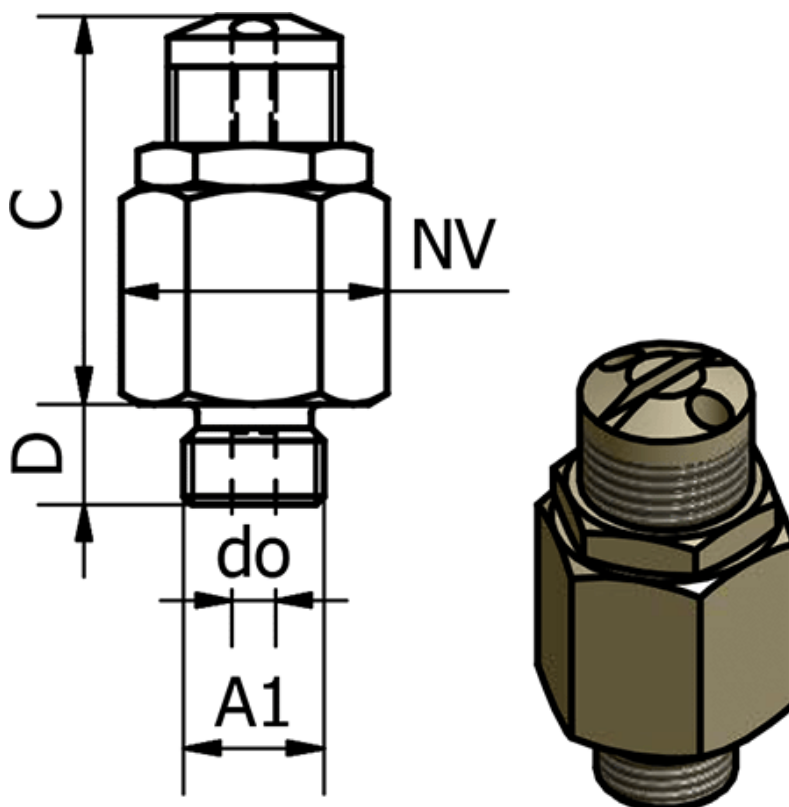

# Data Sheet

Article number: 58621822

Description: Mini safety valve 218.22, - G 1/4"

## Measures

C	= 27
D	= 7
do	= 3
NV	= 16
Set pressure	= 3 - 7 bar
Thread A1	= G 1/4"